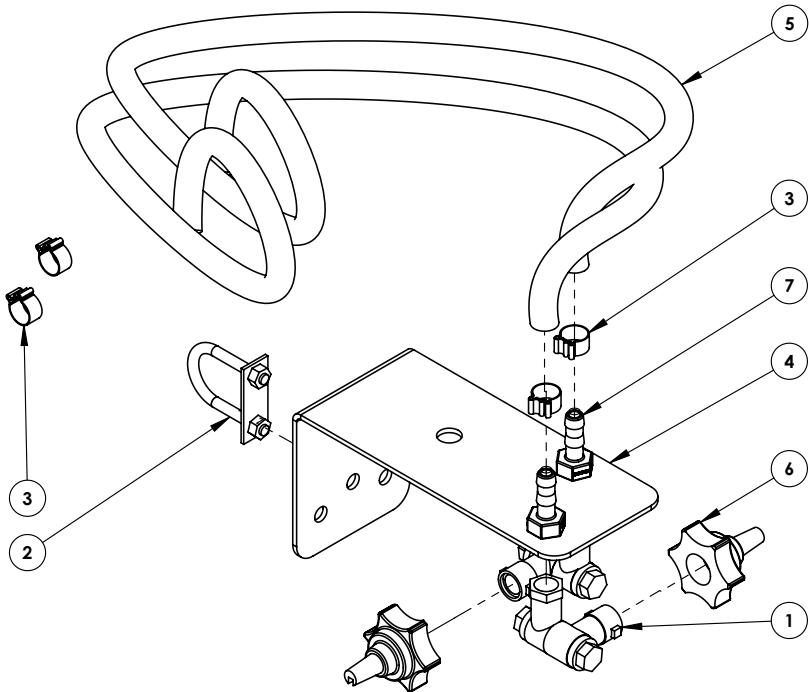

24' BOOMLESS NOZZLE KIT OVERVIEW

24' BOOMLESS NOZZLE

ITEM NO.	PART #	DESCRIPTION	QTY.
1	AZKB0001L	BN24 Boomless Nozzle Bracket Bent	1
2	CFPS02M01B	.5 MPT X .375 Hose Barb	1
3	CFPE02M02F	1/2" Street Elbow	1
4	CFBS02F00M2	.5 Female x .25 Male Reducer Brass	1
5	CVS34BZO	1/4" Female x 1/4" MPT Lever Ball Valve	1
6	CNBN02	#2 Boomless Nozzle .25 FNPT	1
7	CHUZ010925	U Bolt with Plate	1
8	CLUESB020001	.375 Hose	1
9	CFCC002	CLAMP FOR 3/8 HOSE	1

30' BOOMLESS NOZZLE KIT OVERVIEW

ITEM NO.	PART #	DESCRIPTION	QTY.
1	CA404072N	1/4"NPT X QA Swivel	2
2	CHUZ010925	.25 Steel U-bolt with Plate	1
3	CFCC002	CLAMP FOR 3/8 HOSE	4
4	AXKS0003	Pro Boomless Nozzle Bracket	1
5	CLUESB020001	(3/8 Hose)	1
6	CNBC010	FC Boomextender 1.0 GPM Green	2
7	CFPS00M01B	.25 MPT x .375 HB	2

30' BOOMLESS NOZZLE