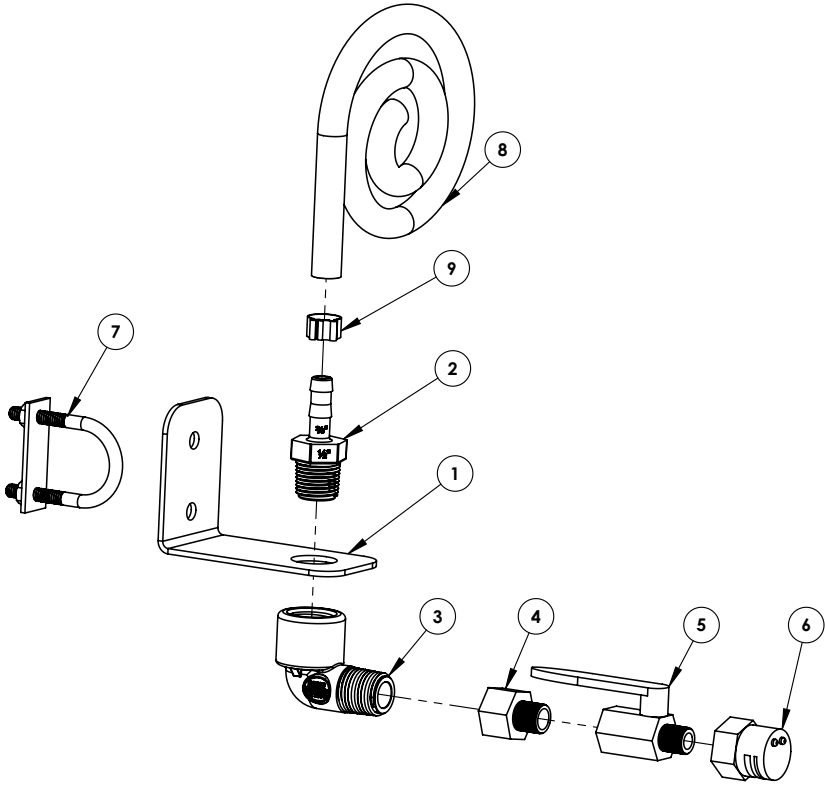

24' BOOMLESS NOZZLE KIT OVERVIEW

24' BOOMLESS NOZZLE

ITEM NO.	PART #	DESCRIPTION	QTY.
1	AZKB0001L	BN24 Boomless Nozzle Bracket Bent	1
2	CFPS02M01B	.5 MPT X .375 Hose Barb	1
3	CFPE02M02F	1/2" Street Elbow	1
4	CFBS02F00M2	.5 Female x .25 Male Reducer Brass	1
5	CVS34BZO	1/4" Female x 1/4" MPT Lever Ball Valve	1
6	CNBN02	#2 Boomless Nozzle .25 FNPT	1
7	CHUZ010925	U Bolt with Plate	1
8	CLUESB020001	.375 Hose	1
9	CFCC002	CLAMP FOR 3/8 HOSE	1

30' BOOMLESS NOZZLE KIT OVERVIEW

ITEM NO.	PART #	DESCRIPTION	QTY.
1	CA404072N	1/4"NPT X QA Swivel	2
2	CHUZ010925	.25 Steel U-bolt with Plate	1
3	CFCC002	CLAMP FOR 3/8 HOSE	4
4	AXKS0003	Pro Boomless Nozzle Bracket	1
5	CLUESB020001	(3/8 Hose)	1
6	CNBC010	FC Boomextender 1.0 GPM Green	2
7	CFPS00M01B	.25 MPT x .375 HB	2

30' BOOMLESS NOZZLE