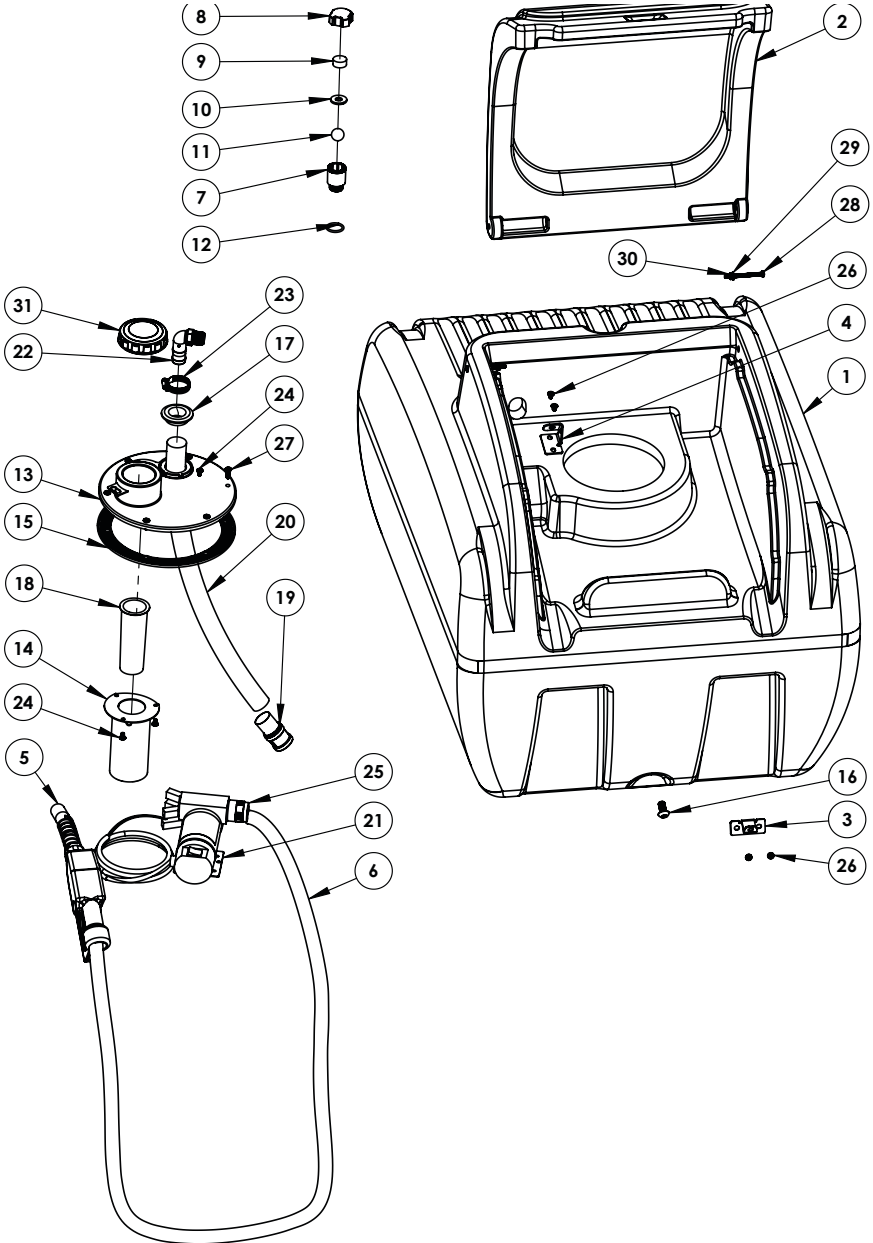

OVERVIEW

DIESEL FUEL BOSS™

PARTS LIST

ITEM NO.	PART #	DESCRIPTION	QTY.
1	AMRDT100S	DL100TO	1
2	AMRDPC	wide lid for DL/DEF	1
3	AZKR0001	DIESEL DEF TANK COVER LATCH REV 4	1
4	AZKR0004	DIESEL DEF TANK NOZZLE BRACKET REV 2	1
5	ARDNA01	Diesel Auto Shut Off Nozzle	1
6	CDHN01	Wide-16 Foot DL discharge hose	1
7	CEBP01	Breather Base	1
8	CEBP01	Breather Top	1
9	CDBF	Foam Filter-Breather	1
10	CDGN02	32x14x4 Breather O-Ring	1
11	CEBP01	Polypropylene Ball for Breather	1
12	CDON04	O-Ring for Breather	1
13	CDLA01	Die Cast DL Lid with Bung	1
14	CDFA01	Die Cast DL Lid Tube	1
15	CDGN01	277 x 4 MM Ribbed DL Gasket	1
16	CHMS050523A	1/2 x 1 Panhead hex drive bolt	1
17	CDGN03	25MM Universal Seal	1
18	CDSA01	Strainer Mesh	1
19	CDF01	DL Mesh Filter & 1" Socket	1
20	CLUOLO07005	1 PVC DL Suction Hose	1
21	ARDPDP01	10GPM 12V DieselFlo Pump	1
22	CFPE04M05B	.75MPT x 1 HB 90	1
23	CFCW003	Clamp for 1 inch hose	1
24	CHMZ709025	M6 x 10MM Phillips Lid Tube Bolt	4
25	CDSB01	.75 x .75 DL Swivel	1
26	CHMZ010135	.25 x .375 L Panhead Machine Screw	4
27	CHMS702033	6 x 20MM SS Panhead Machine Screw	6
28	CHMZ011325	.25 x 3 Panhead phillips	2
29	CHWZF015	1/4" Flat Washer	2
30	CHNZN0125	1/4 Nylock nut	2
31	CDCA01	Diesel Cap	1