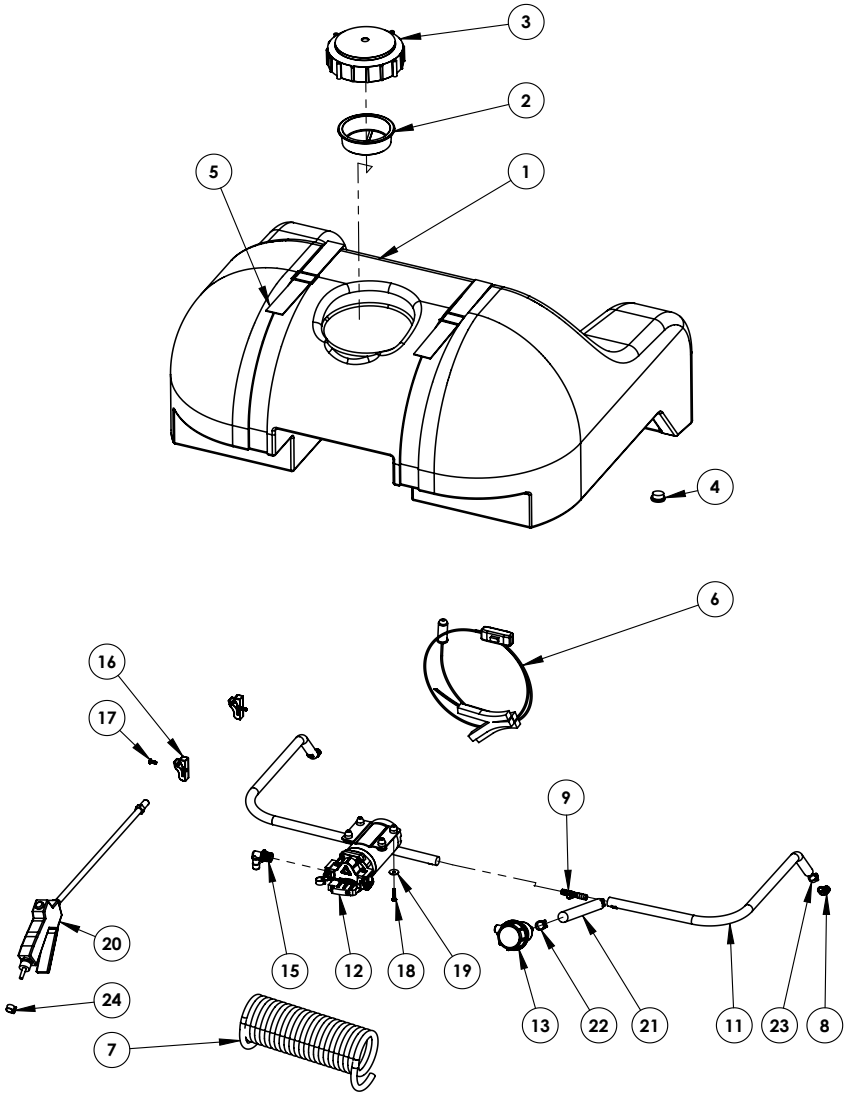

OVERVIEW

GOLD SERIES ATV SPRAYER

PARTS LIST

ITEM NO.	QTY.	PART #	Description
1	1	AMTHSA025FG	25Gal ATV Tank Only
2	1	CG83918303	6 IN Strainer Basket
3	1	CVTL06	6" vented tank lid
4	2	CPFPN01	3/4 drain plug
5	2	CHZN001	1 IN Black Nylon Strap w/ Cam Buckle
6	1	ASWC01	Wire Harness Kit
7	1	CLUPCB01	5 Meters Coiled Hose
8	2	CFBE00M01BA	.25MPT x .375 HB 45 Brass Elbow
9	1	CFPT02B01B	.5 HB x 3-8 HB Tee
10	1	CLUESB020001	.375 EPDM Hose
11	1	CLUESB020001	.375 EPDM Hose
12	1	APD02G060P	2GPM 60PSI Pump
13	1	CA309A53	1 & 2 GPM Black Filter
15	1	CPPDD004	7800 Series .375 Elbow 90
16	2	CVGC100	Wand Clip
17	2	CHMS900213	10-32 - 1/2 Pan head screw
18	4	CHMS900523	10-24 x 1 PHMSPH SS Screw
19	4	CHWSK903	10 X .75 Fender Washer SS
20	1	CVSTAL24	18 Pistol Spray Gun
21	1	CLUESB020002	.5 EPDM Hose
22	2	CFCC003	CLAMP FOR 1/2 HOSE
23	4	CFCC002	CLAMP FOR 3/8 HOSE
24	2	CFCC001	12-8 Clamp Cobra for coiled hose