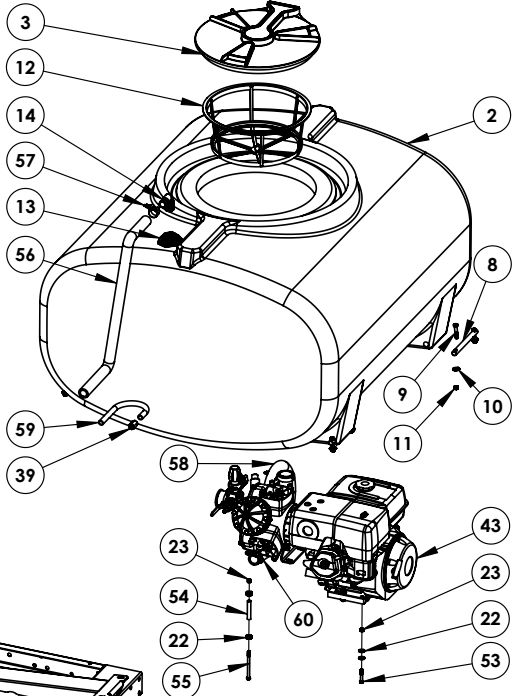

## Hose Reel for Promaster 725

11

10

30

## Detail View A

1

# PARTS LIST

ITEM NO.	PART #	DESCRIPTION	QTY.
1	AZFFM0200	200-250 Gal Pro Master Frame	1
2	THD00250	250 Gal Sump Tank Only	1
3	CFLP16HV	16 inch Hypro Lid Hinged	1
8	AZP01	11-16 x 7 7/8 in tie down pin	4
9	CHBZ030925	.375 x 2 Bolt	8
10	CHWZF035	3/8 Flat washer	16
11	CHNZN0325	3/8 Nylock nut	12
12	CA300128	Tank Filter 16 inch-shallow	1
13	CBTF100	1" Poly Tank Fitting	1
14	CFPE05M05B	1 inch Male thread x 1 inch hose barb 90	1
15	CB075CAP	1/2 and 3/4 Camlock cap	1
16	CB075F	Male adaptor x .75 MPT	1
17	CVPBV234	3/4 FPT Union Valve	1
18	CHWZF105	1 SAE FLAT WASHER	2
19	CFPS04M04B	3/4 Male thread to 3/4 hose shank	1
20	CA3132453	Automatic filter 1 1/4"	1
21	CA2002050	Fly-Nut 1.25	1
22	CHWZF025	5/16 Flat washer	19
23	CHNZN0225	5/16 Nylock nut	6
24	CHBZ800625	8 x 1.25 x 25MM Hex Head 8.8	3
25	CHWZL025	5-16 Lock Washer	3
26	CAG10051	O Ring EPDM	1
27	CAG40005	Flat Gasket EPDM	1
28	CLUESB020004	.75 EPDM Hose-from suction to shut off valve	1
29	CFCW001	Clamp for 3/4 hose	2
30	CHBZ030525	3/8 x 1 bolt	4
39	CFBS02F02F	.5 Hex Coupling Brass	2
42	CVSTAL30	Long Range Spray Gun	1
43	APVD02	APS71 Comet Pump GX390 Honda Engine Combo	1
44	CA116533	32MM Bent Hose Connector 90	1
45	CA100533	Straight Hosetail 1.25 IN	1
46	CBTF125	1 1/4" Poly Tank Fitting	1
47	CBHB125-90	1.25 MPT x 1.25 HB 90	1
48	CLUPTC07006	1.25 IN PVC Water Suction Hose Tank Fitting to HB Tee	1
49	CBTEE125	1.25 Poly Pipe Tee	1
50	CBHB125	1.25 MPT x 1.25 HB	2
51	CBHB125075	1.25 MPT x .75 HB	1
52	CLUPTC07006	780-1.25 IN PVC Water Suction Hose-HB Tee to Filter	1
53	CHBZ020925	5-16 x 2 Bolt	4
54	CSPS003	.375 ID x .5 OD SS Tube	2
55	CHBZ021925	5-16 x 4.5 bolt	2
56	CLUPTC09005	1 IN Water Suction Return Hose from Regulator to Tank	1
57	CBTC120	1-IN T Bolt Clamp	2
58	CLUPTC07006	1.25 Water Suction Hose From Filter to Pump Reg	1
59	CLESB500002M	.5 x 3' 5000PSI Hose	1
60	CBTC130	1.25 T-bolt clamp	6