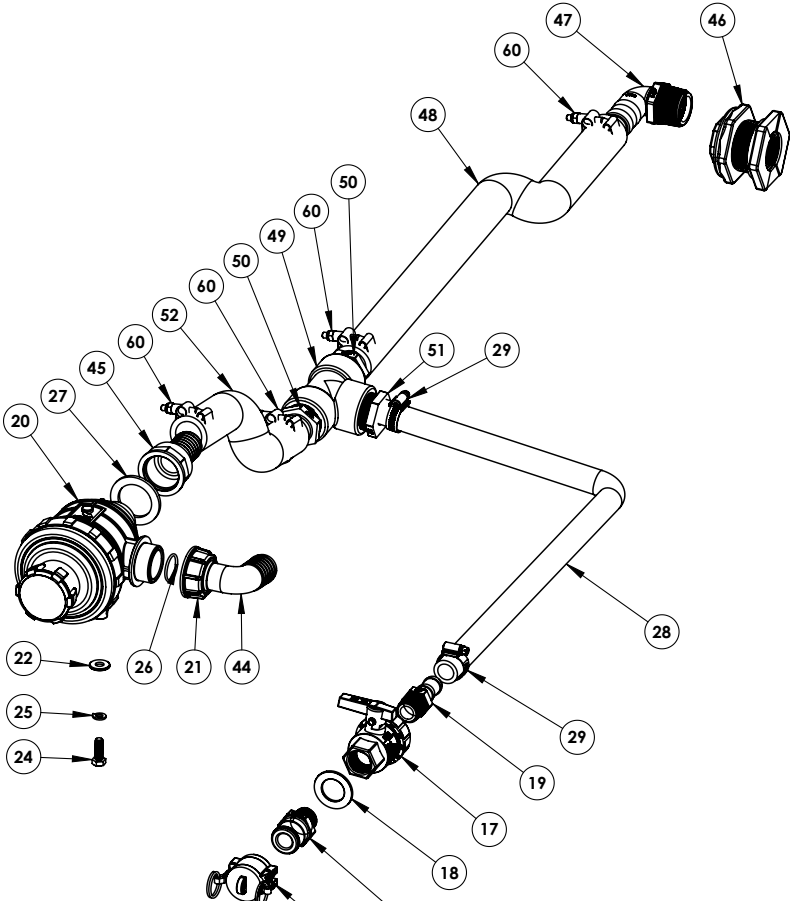

DETAIL VIEW A

PARTS LIST

ITEM NO.	PART #	DESCRIPTION	QTY.
1	AZFFM0200	200-250 Gal Pro Master Frame	1
2	THD00250	250 Gal Sump Tank Only	1
3	CFLP16HV	16 inch Hypro Lid Hinged	1
8	AZP01	11-16 x 7 7/8 in tie down pin	4
9	CHBZ030925	.375 x 2 Bolt	8
10	CHWZF035	3/8 Flat washer	16
11	CHNZN0325	3/8 Nylock nut	12
12	CA300128	Tank Filter 16 inch-shallow	1
13	CBTF100	1" Poly Tank Fitting	1
14	CFPE05M05B	1 inch Male thread x 1 inch hose barb 90	1
15	CB075CAP	1/2 and 3/4 Camlock cap	1
16	CB075F	Male adaptor x .75 MPT	1
17	CVPBV234	3/4 FPT Union Valve	1
18	CHWZF105	1 SAE FLAT WASHER	2
19	CFPS04M04B	3/4 Male thread to 3/4 hose shank	1
20	CA3132453	Automatic filter 1 1/4"	1
21	CA2002050	Fly-Nut 1.25	1
22	CHWZF025	5/16 Flat washer	19
23	CHNZN0225	5/16 Nylock nut	6
24	CHBZ800625	8 x 1.25 x 25MM Hex Head 8.8	3
25	CHWZL025	5-16 Lock Washer	3
26	CAG10051	O Ring EPDM	1
27	CAG40005	Flat Gasket EPDM	1
28	CLUESB020004	.75 EPDM Hose-from suction to shut off valve	1
29	CFCW001	Clamp for 3/4 hose	2
30	CHBZ030525	3/8 x 1 bolt	4
39	CFBS02F02F	.5 Hex Coupling Brass	2
42	CVSTAL30	Long Range Spray Gun	1
43	APVD02	APS71 Comet Pump GX390 Honda Engine Combo	1
44	CA116533	32MM Bent Hose Connector 90	1
45	CA100533	Straight Hosetail 1.25 IN	1
46	CBTF125	1 1/4" Poly Tank Fitting	1
47	CBHB125-90	1.25 MPT x 1.25 HB 90	1
48	CLUPTC07006	1.25 IN PVC Water Suction Hose Tank Fitting to HB Tee	1
49	CBTEE125	1.25 Poly Pipe Tee	1
50	CBHB125	1.25 MPT x 1.25 HB	2
51	CBHB125075	1.25 MPT x .75 HB	1
52	CLUPTC07006	780-1.25 IN PVC Water Suction Hose-HB Tee to Filter	1
53	CHBZ020925	5-16 x 2 Bolt	4
54	CSPS003	.375 ID x .5 OD SS Tube	2
55	CHBZ021925	5-16 x 4.5 bolt	2
56	CLUPTC09005	1 IN Water Suction Return Hose from Regulator to Tank	1
57	CBTC120	1-IN T Bolt Clamp	2
58	CLUPTC07006	1.25 Water Suction Hose From Filter to Pump Reg	1
59	CLESB500002M	.5 x 3' 5000PSI Hose	1
60	CBTC130	1.25 T-bolt clamp	6