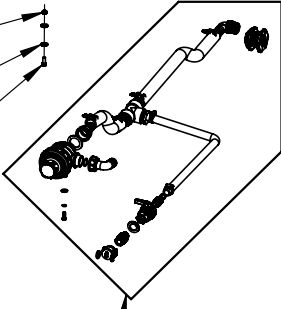

## Hose Reel for Promaster 725

11

10

30

## Detail View A

1

# DETAIL VIEW HOSE REEL

ITEM NO.	PART #	DESCRIPTION	QTY.
1	AZKH0003	30-50 Base Mount HR Frame	1
2	AMAH01GY	HR030/050 REEL ONLY	1
3	CFRB06	1/4-3/8 BSP FEMALE ELBOW	1
4	CFRB07	STAINLESS PIPE 3/8 THREAD BOTH ENDS	1
5	CFRB08	3/8 X 1/4 BALL BEARING SWIVEL	1
6	CHWZF105	1 SAE FLAT WASHER	1
7	CFRH03C	PHENOIC TAPERED HANDLE	1
8	CFBS02F00M2	.5 Female x .25 Male Reducer Brass	2
9	CVSW12BS	Brass Swivel .5 BSP M to F	1
10	CFBS02F02F	.5 Hex Coupling Brass	1
11	CLESB300002M	1/2" x 100' - 800# Spray Hose	1
12	AZKH0018	Lock for Small Hose Reel	1
13	CVSTAL30	Long Range Spray Gun	1