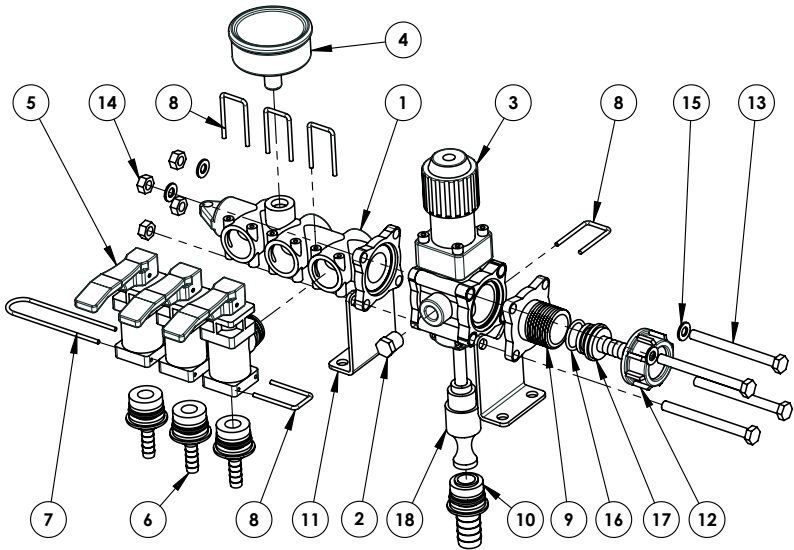

PARTS LIST

ITEM NO.	PART #	DESCRIPTION	QTY.
1	CA461031.010	Manifold Body for 3-way outlet	1
2	CFBP00M	1/4 NPT Hex Brass Plug	1
3	CA463080	Pressure Relief Control Valve asm.	1
4	CV2241GXB100	Pressure gauge 100psi Glycerin filled	1
5	CA464402.151	Single Auxiliary Cock for Valve	3
6	CA463001.A10	3/8" Hose barb for valve 463	3
7	CA10012	Large Fork Pin	1
8	CA10002	Small Fork Pin	5
9	CA463000.040	1 inch Male BSP adapter	1
10	CA463080.A19	3/4" Hose barb for valve 463	1
11	CA463911.100	Mounting Bracket	4
12	CA2002040	Fly Nut 1 inch	1
13	Pro Valve Bolt	Bolt for Pro Valve Bank	4
14	3 Pt Lock Nut	Lock Nut on Pro Valve Bank	4
15	Pro Valve Washer	Waher on Pro Valve Bank	4
16	CAG10041	Gasket 20mm, hosetail	1
17	CA106413	Hosetail - 1/2 diameter for Fly nut 1 inch	1
18	CA463080510	Valve Stem Kit for 463080	1

PRO SERIES ATV SPRAYER