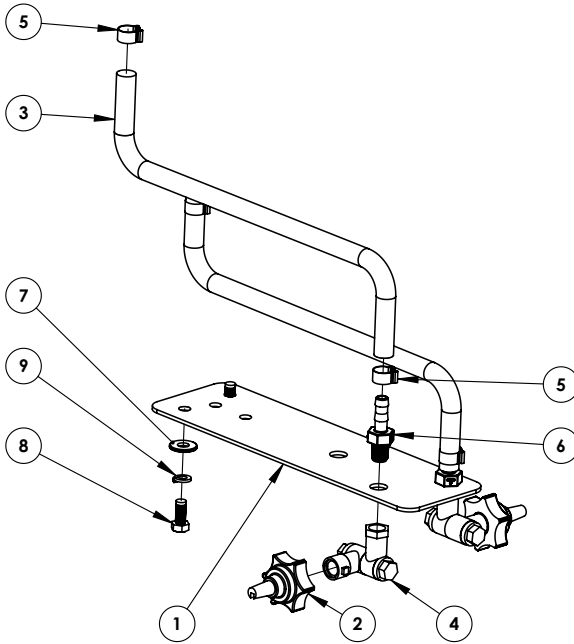

DETAIL VIEW ASBB30

ITEM NO.	PART #	Description	QTY.
1	AXKS0003	Pro Boomless Nozzle Bracket-Straight	1
2	CNBC010	FC Boomextender 1.0 GPM Green	2
3	CLUESB020001	3/8 EPDM Hose 3'	2
4	CA404072N	1/4"NPT X QA Swivel	2
5	CFCC002	CLAMP FOR 3/8 HOSE	4
6	CFPS00M01B	.25 MPT x .375 HB	2
7	CHWZF025	5/16 Flat washer	2
8	CHBZ020325	5-16 x .75 Hex Bolt	2
9	CHWZL025	5-16 Lock Washer	2