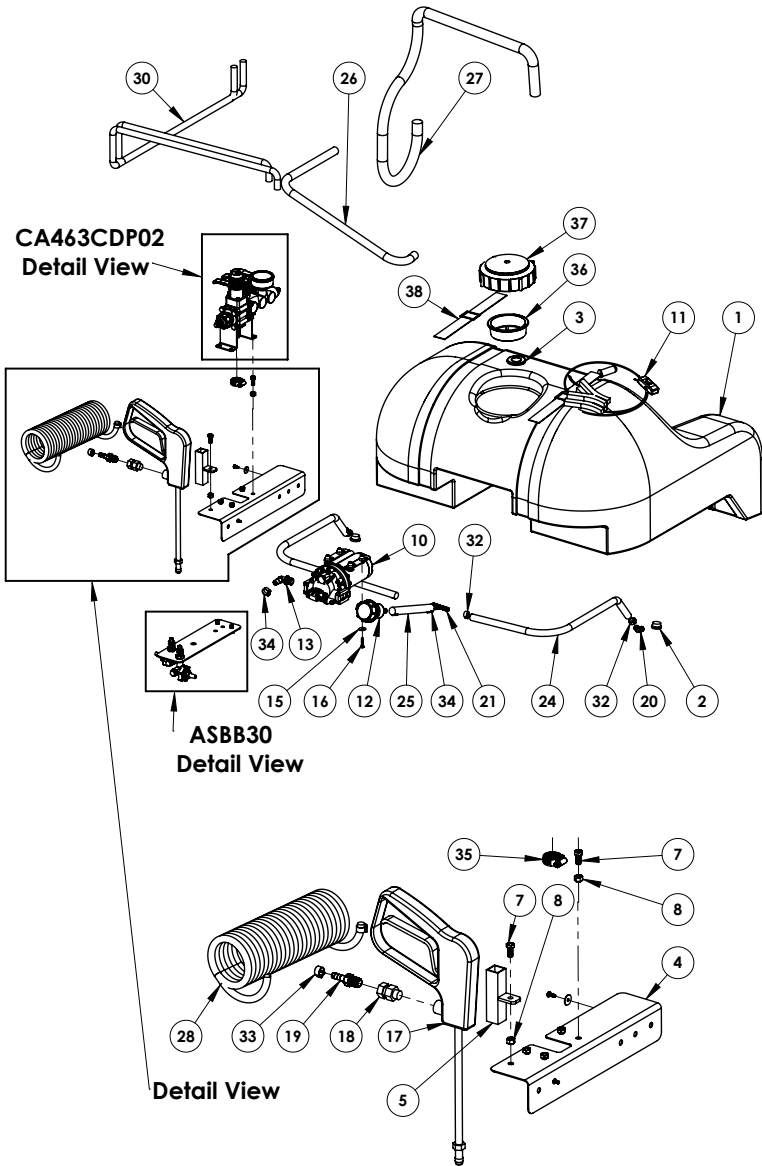

OVERVIEW

PRO SERIES ATV SPRAYER

DETAIL VIEW A

ITEM NO.	PART #	Description	QTY.
1	AMTHSA025FG	25Gal ATV Tank Only	1
2	CPFPN01	3/4 drain plug	2
3	CPFG15	3/4 Press fit hose grommet	1
4	AZKS0002	S.S. MOUNT PLATE FOR PRO SERIES VALVES	1
5	AZKS0011	Pro Wand Holster PROHSTR	1
6	CA463CDP02	Pro Valve Bank	1
7	CHBZ020325	5-16 x .75 Hex Bolt	5
8	CHNZN0225	5/16 Nylock nut	5
10	APD04G060P	4GPM PSI QA Pump	1
11	ASWC01	Wire Harness Kit	1
12	CA309B53	Suction Filter Quick Coupler	1
13	CPPDD006	5900 Series 1/2" Elbow 90	1
14	CHMS900213	10-32 - 1/2 Pan head screw	2
15	CHWSK903	10 X .75 Fender Washer SS	6
16	CHMS900523	10-24 x 1 PHMSPH SS Screw	4
17	CVSTAL26SH	SPRAY GUN 9 INCH BARREL	1
18	CVSW038	3/8 FPT X 3/8 MPT SWIVEL	1
19	CFPS01M01B	3/8" MPT x 3/8" Hose Barb Straight	1
20	CFBE00M01BA	.25MPT x .375 HB 45 Brass Elbow	2
21	CFPT02B01B	.5 HB x 3-8 HB Tee	1
22	CLUESB020001	.375 EPDM Hose	1
24	CLUESB020001	.375 EPDM Hose	1
25	CLUESB020002	.5 EPDM Hose	1
26	CLUESB020002	.5 EPDM Hose-pump to supply pro valve	1
27	CLUESB020004	.75 EPDM Hose return pro valve to tank	1
28	CLUPCB01	5 Meters Coiled Hose	1
30	CLUESB020001	.375 EPDM Hose from Pro Valve to BN30	1
31	CLUESB020001	.375 EPDM Hose from Pro Valve to BN30	1
32	CFCC002	CLAMP FOR 3/8 HOSE	4
33	CFCC001	12-8 Clamp Cobra for coiled hose	2
34	CFCC003	CLAMP FOR 1/2 HOSE	4
35	CFCW001	Clamp for 3/4 hose	1
36	CG83918303	6 IN Strainer Basket	1
37	CVTL06	6" vented tank lid	1
38	CHZN001	1 IN Black Nylon Strap w/ Cam Buckle	2