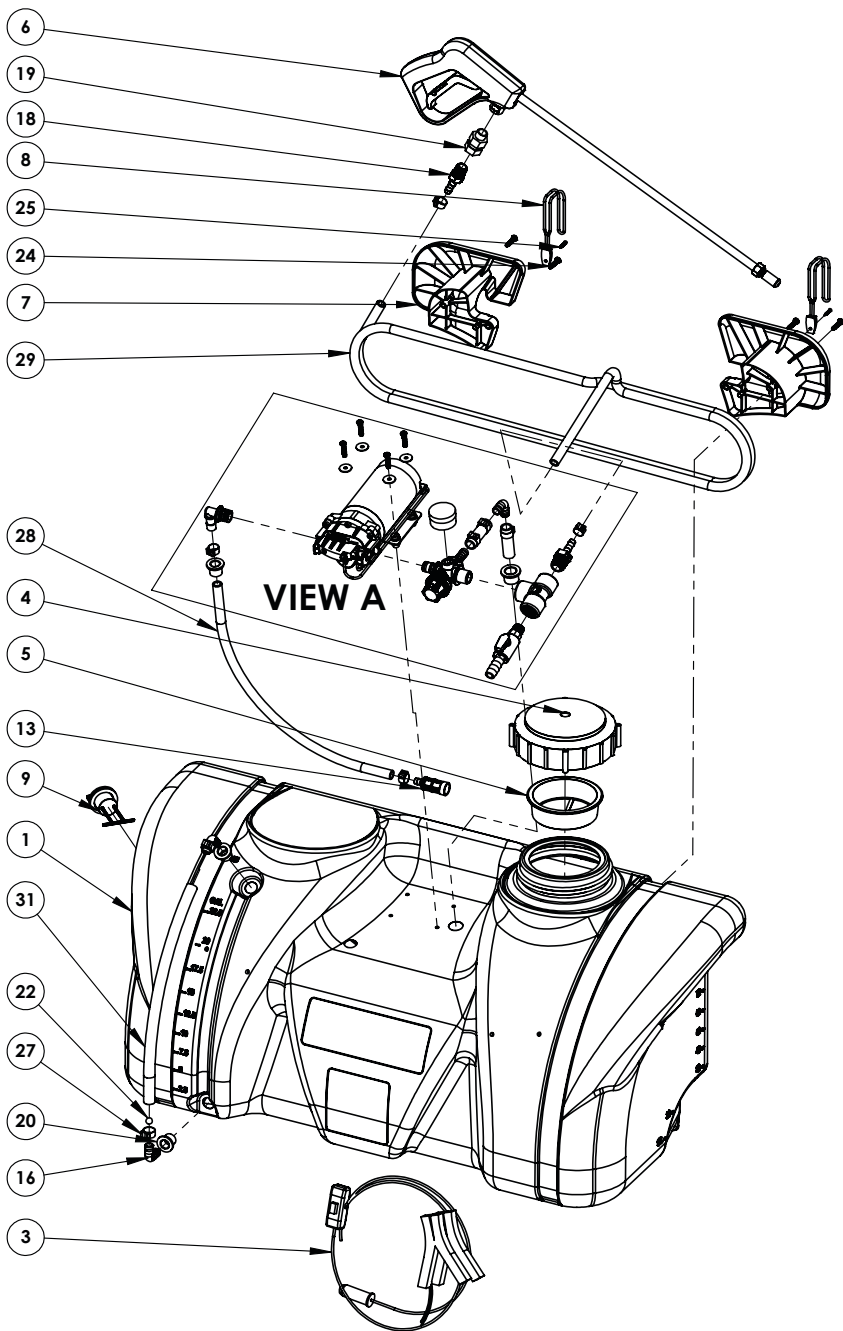

OVERVIEW

SPOT CHIEF®

DETAIL VIEW A & PARTS LIST

ITEM NO.	Part #	DESCRIPTION	QTY.
1	AMTHSC025FG	25Gal Spot Chief Tank	1
2	APD02G060P	2GPM 60PSI Pump	1
3	ASWC01	Wire Harness Kit	1
4	CVTL06	6" vented tank lid	1
5	CG83918303	6 IN Strainer Basket	1
6	CVSTAL26	spray gun 18 inch barrel	1
7	CPSC001	Hose Wrap for Spot Chief (Pair)	1
8	CPSC003	Bungy Loop 200mm nominal length	2
9	CPSC004	1-1/4" coarse thread drain bung	1
10	CVAM100	100 PSI Pressure Gauge	1
11	CA9620422	1 & 2 GPM Regulator	1
12	CPPDD004	7800 Series .375 Elbow 90	1
13	CA305010	In-Tank Suction Filter 3/8" Hose Barb	1
14	CBTEE050	1/2" Poly Pipe Tee	1
15	CVPBV38HB12	1/2 inch Male NPT x 3/8 inch Hose Barb Valve	1
16	CV3EL12HB	1/2 X 1/2 90 Degree hose barb	3
17	CFPS02M01B	.5 MPT X .375 Hose Barb	1
18	CFPS01M01B	3/8" MPT x 3/8" Hose Barb Straight	1
19	CVSW038	3/8 FPT X 3/8 MPT SWIVEL	1
20	CPFG10	5/8 Top hat grommet	3
21	CPFG09	3/4 Top Hat EPDM Grommet	1
22	CPSB01	10MM Site Glass Ball Level Indicator	1
23	CHWSK903	10 X .75 Fender Washer SS	4
24	CHMS900523	10-24 x 1 PHMSPH SS Screw	8
25	CHSS800843	#8 X 3/4 SS Phillip flat screw	2
26	CFCC002	CLAMP FOR 3/8 HOSE	4
27	CFCC003	Clamp for 1/2" Hose	5
28	CLUESB020001	3/8" EPDM Hose	1
29	CLUESB020001	3/8" EPDM Hose	25
30	CLUESB020002	1/2" EPDM Hose	2
31	CLUVGC02502	Site Gauge Hose	1