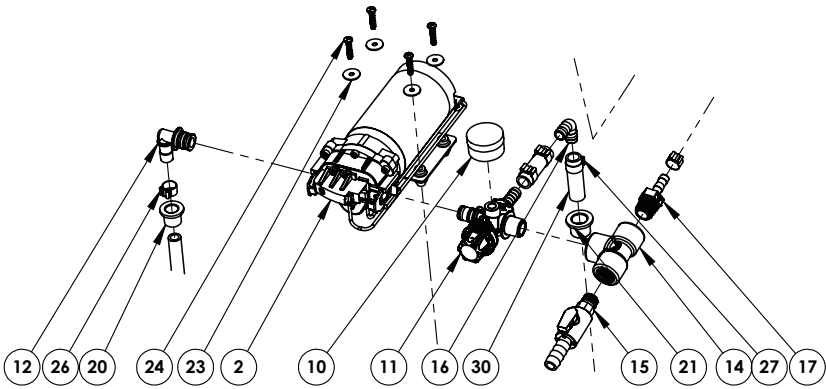

OVERVIEW

SPOT CHIEF®

DETAIL VIEW A & PARTS LIST

ITEM NO.	Part #	DESCRIPTION	QTY.
1	AMTHSC025FG	25Gal Spot Chief Tank	1
2	APD02G060P	2GPM 60PSI Pump	1
3	ASWC01	Wire Harness Kit	1
4	CVTL06	6" vented tank lid	1
5	CG83918303	6 IN Strainer Basket	1
6	CVSTAL26	spray gun 18 inch barrel	1
7	CPSC001	Hose Wrap for Spot Chief (Pair)	1
8	CPSC003	Bungy Loop 200mm nominal length	2
9	CPSC004	1-1/4" coarse thread drain bung	1
10	CVAM100	100 PSI Pressure Gauge	1
11	CA9620422	1 & 2 GPM Regulator	1
12	CPPDD004	7800 Series .375 Elbow 90	1
13	CA305010	In-Tank Suction Filter 3/8" Hose Barb	1
14	CBTEE050	1/2" Poly Pipe Tee	1
15	CVPBV38HB12	1/2 inch Male NPT x 3/8 inch Hose Barb Valve	1
16	CV3EL12HB	1/2 X 1/2 90 Degree hose barb	3
17	CFPS02M01B	.5 MPT X .375 Hose Barb	1
18	CFPS01M01B	3/8" MPT x 3/8" Hose Barb Straight	1
19	CVSW038	3/8 FPT X 3/8 MPT SWIVEL	1
20	CPFG10	5/8 Top hat grommet	3
21	CPFG09	3/4 Top Hat EPDM Grommet	1
22	CPSB01	10MM Site Glass Ball Level Indicator	1
23	CHWSK903	10 X .75 Fender Washer SS	4
24	CHMS900523	10-24 x 1 PHMSPH SS Screw	8
25	CHSS800843	#8 X 3/4 SS Phillip flat screw	2
26	CFCC002	CLAMP FOR 3/8 HOSE	4
27	CFCC003	Clamp for 1/2" Hose	5
28	CLUESB020001	3/8" EPDM Hose	1
29	CLUESB020001	3/8" EPDM Hose	25
30	CLUESB020002	1/2" EPDM Hose	2
31	CLUVGC02502	Site Gauge Hose	1