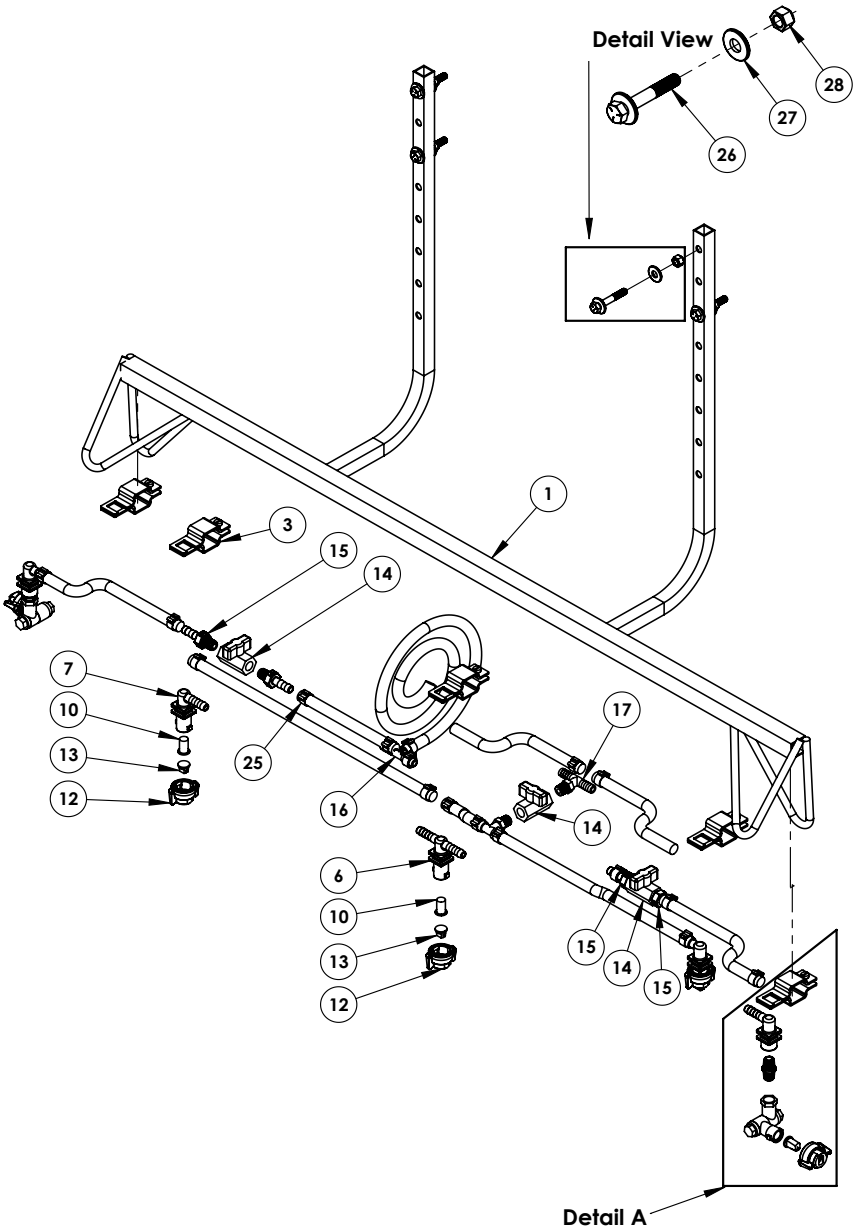

VERSATILE BOOM OVERVIEW

VERSATILE BOOM

DETAIL VIEW A

PARTS LIST

ITEM NO.	PART #	DESCRIPTION	QTY.
1	AZFB16	Versatile Boom Frame	1
3	CA413014	25MM Varispacing Clamp	5
5	CA413211010	.375 Single Barb x .25 Npt 90 degree	2
6	CA413121	.375 HB Tee x QA	1
7	CA413111	.375 Single Barb X QA 90 Degree	2
8	CBNIP025SH	.25 Short Poly Nipple	2
9	CA404072N	1/4"NPT X QA Swivel	2
10	CNSS100	100 Mesh Nozzle Screen	3
11	CNSNB001	80 Degree Brass Offset .4 GPM Nozzle	2
12	CA40290003	Quick Fitting Cap Red	5
13	CNSNP002	Teejet Polymer Spray Tip 0.2 GPM	3
14	CVS34BX1	1/4" Female x 1/4"Female T-handle Ball Valve	3
15	CFPS00M01B	.25 MPT x .375 HB	4
16	CFPT01B	3/8 Hose Barb Tee	1
17	CFPT00M01B	1/4" MPT x 3/8" HB Tee	2
25	CFCC002	CLAMP FOR 3/8 HOSE	17
26	CHBZ020925	5-16 x 2 Bolt	4
27	CHWZF025	5/16 Flat washer	8
28	CHNZN0225	5/16 Nylock nut	4