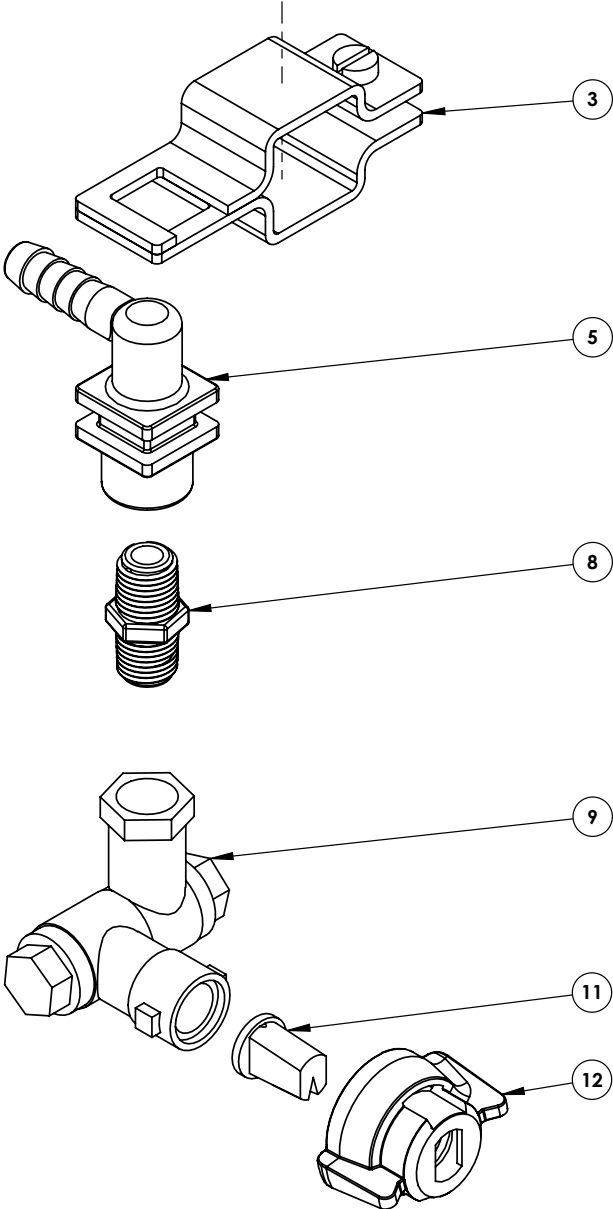

VERSATILE BOOM OVERVIEW

VERSATILE BOOM

DETAIL VIEW A

PARTS LIST

ITEM NO.	PART #	DESCRIPTION	QTY.
1	AZFB16	Versatile Boom Frame	1
3	CA413014	25MM Varispacing Clamp	5
5	CA413211010	.375 Single Barb x .25 Npt 90 degree	2
6	CA413121	.375 HB Tee x QA	1
7	CA413111	.375 Single Barb X QA 90 Degree	2
8	CBNIP025SH	.25 Short Poly Nipple	2
9	CA404072N	1/4"NPT X QA Swivel	2
10	CNSS100	100 Mesh Nozzle Screen	3
11	CNSNB001	80 Degree Brass Offset .4 GPM Nozzle	2
12	CA40290003	Quick Fitting Cap Red	5
13	CNSNP002	Teejet Polymer Spray Tip 0.2 GPM	3
14	CVS34BX1	1/4" Female x 1/4"Female T-handle Ball Valve	3
15	CFPS00M01B	.25 MPT x .375 HB	4
16	CFPT01B	3/8 Hose Barb Tee	1
17	CFPT00M01B	1/4" MPT x 3/8" HB Tee	2
25	CFCC002	CLAMP FOR 3/8 HOSE	17
26	CHBZ020925	5-16 x 2 Bolt	4
27	CHWZF025	5/16 Flat washer	8
28	CHNZN0225	5/16 Nylock nut	4